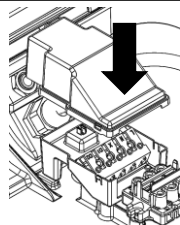

- StepDIM
- AstroDIM sensori

L = Ruskea, Brown, Brun
N = Sininen, Blue, Blå
X = Musta, Black, Svart

- ON/OFF
- AstroDIM
- MainsDIM

L = Ruskea, Brown, Brun
N = Sininen, Blue, Blå

SIRIUS FLOOD GEN2

[FI] Asennusohje
[UK] Installation instruction
[SE] Installationsanvisning