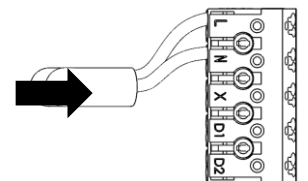

L = Ruskea, Brown, Brun
N = Sininen, Blue, Blå
X = Musta, Black, Svart

- ON/OFF
- AstroDIM
- MainsDIM