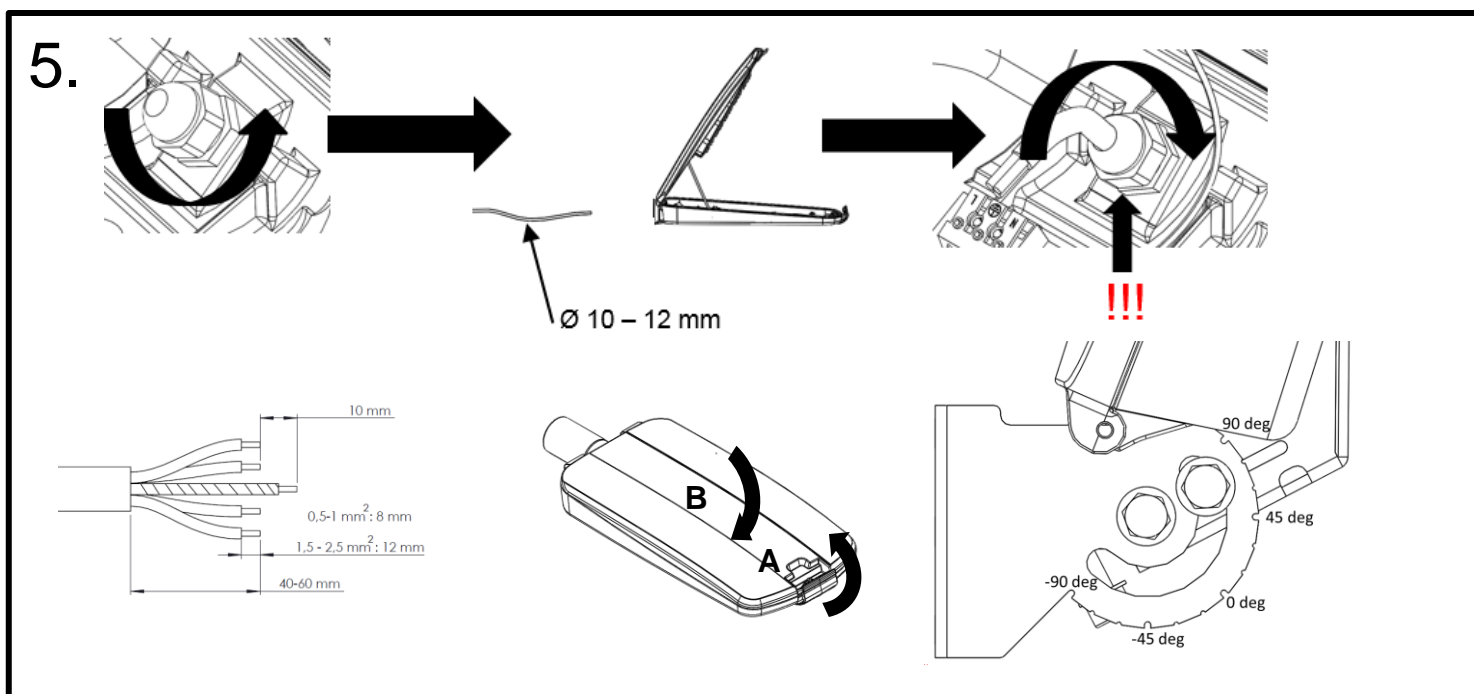

SIRIUS FLOOD GEN2

[FI] Asennusohje
[UK] Installation instruction
[SE] Installationsanvisning