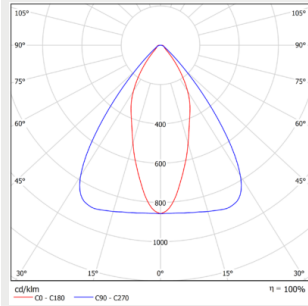

Valonjakauma

High Rack