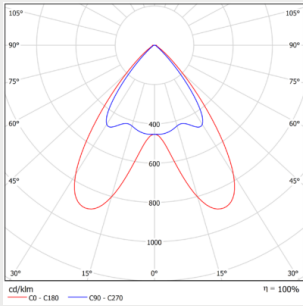

Huomiot:

1) SDCM ≤ 3

Valonjakauma

Extra Wide 90°

Medium 60°

Narrow 30°

Retail ASYM

Retail SYM