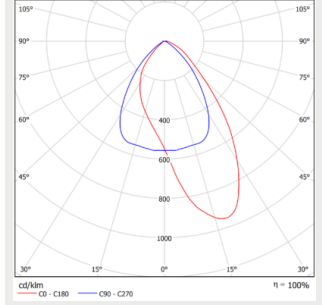

Huomiot:

1) SDCM ≤ 3

Valonjakauma

Extra Wide 90°

Medium 60°

Narrow 30°

Retail ASYM

Retail SYM