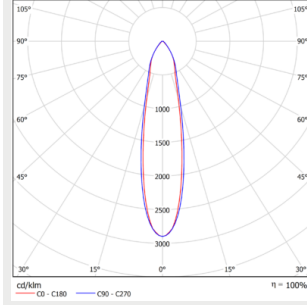

Huomiot:

1) SDCM ≤ 3

Valonjakauma

Extra Wide 90°

Medium 60°

Narrow 30°

Retail ASYM

Retail SYM