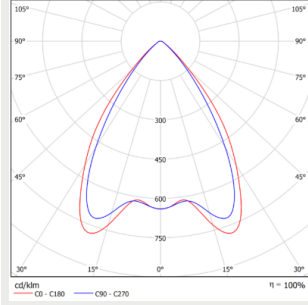

Huomiot:

1) SDCM ≤ 3

Valonjakauma

Extra Wide 90°

Medium 60°

Narrow 30°

Retail ASYM

Retail SYM