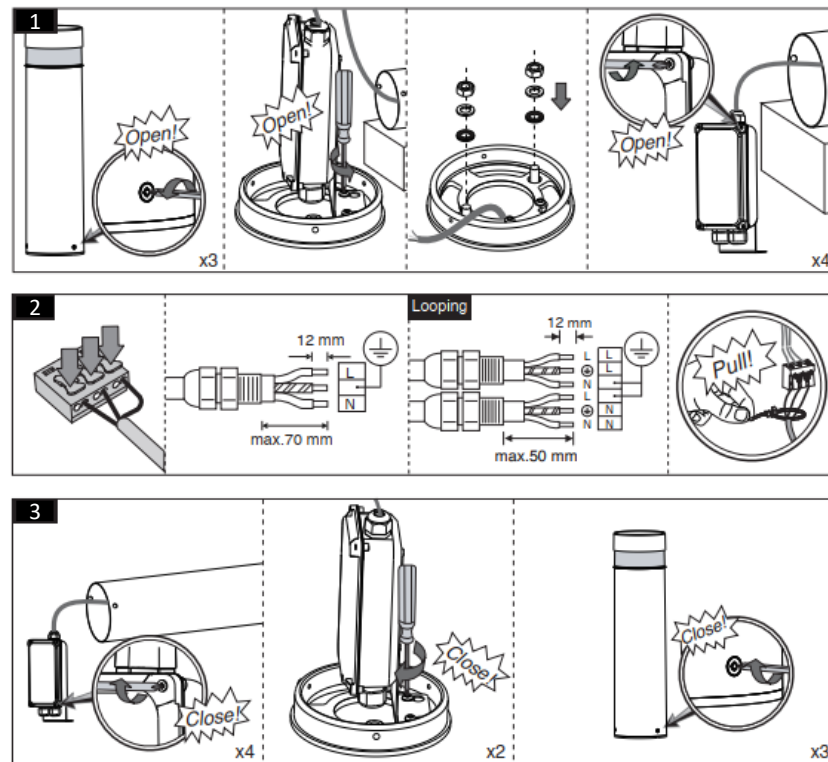

7002016704

www.megalite.com info@megalite.com

During installation, to prevent from any damage to the body, do not remove the luminaire from the protective nylon until the final step. (step 5)

- 1- For proper utilization of this product and safety, it is mandatory to closely comply with the directions and notes in this instruction and guide.
- 2- Earth connection as provided is mandatory.
- 3- Do not directly touch or impact LED module.
- 4- Do not stare at LED light source.

Please install the screws in place first, then try to close them.