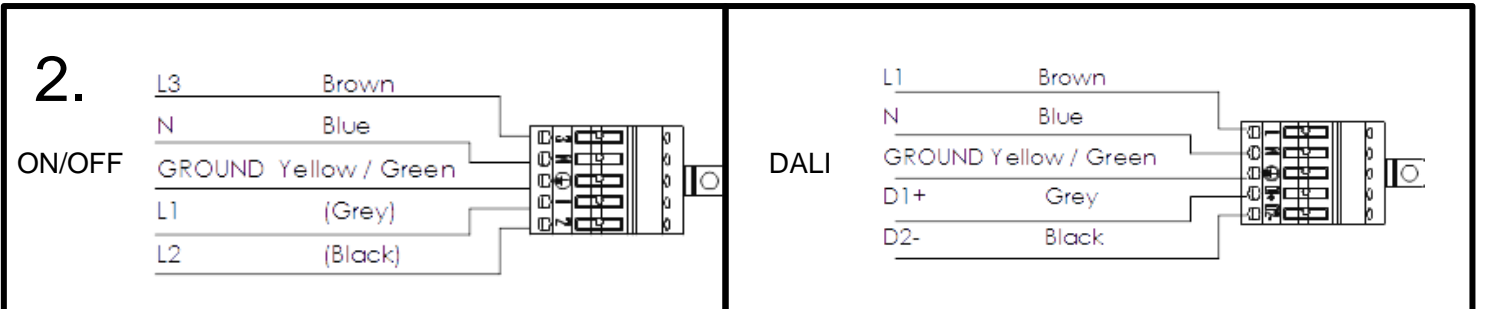

Ohjauspiiriin on oltava peruseristetty verkkojännitteestä | The control circuit must be basic insulated from the mains voltage
Styrkretsen måste vara grundisolerad från nätspänningen