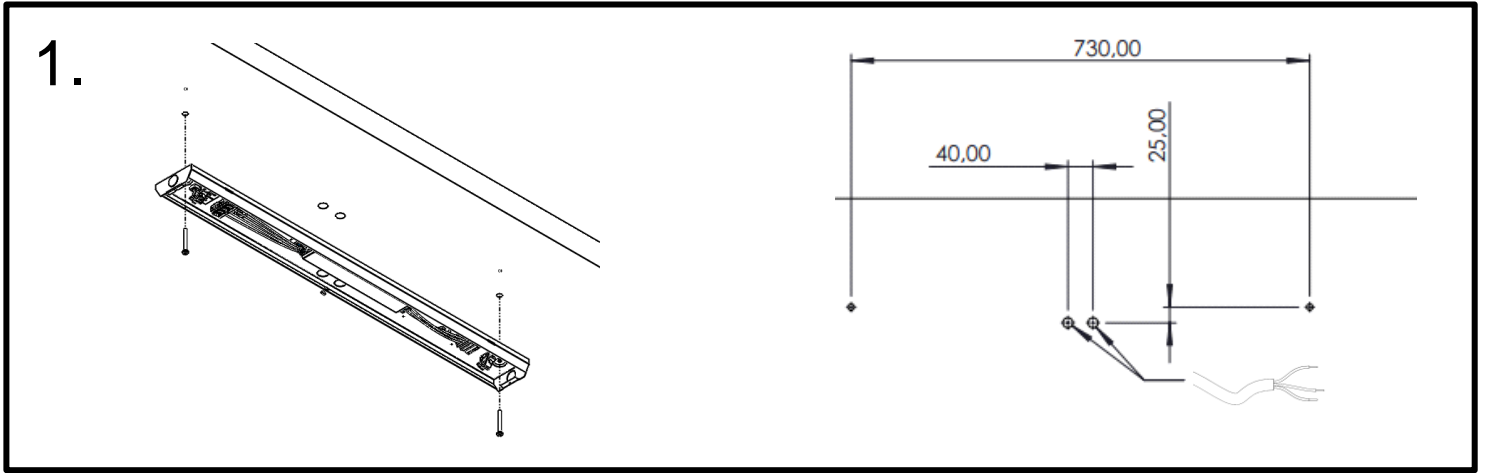

ALFA Q

[FI] Asennusohje
[UK] Installation instruction
[SE] Installationsanvisning